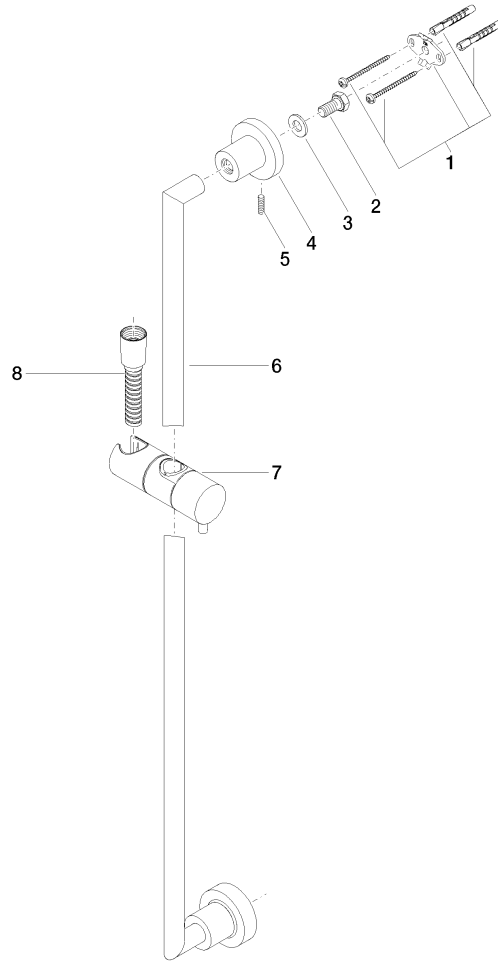

ST 050 203 1892

- slide bar
- Pipe diameter 18 mm
- rosettes Ø 55 mm
- gauge 800 mm
- metal shower hose 1750mm with integrated anti-twist protection
- shower hose connector 3/8"
- Three or five settings: COMPACT RAIN, COMPACT SOFT FLOW, COMPACT AQUAPRESSURE FLOW, max. flow rate 15 l/min (at 3 bar)
- Function from: 7 l/min
- spray head Ø 100mm

## TARA Shower set - Matte Black

TARA

ST 050 203 1892

---

ST 050 203 1892

- slide bar
- Pipe diameter 18 mm
- rosettes Ø 55 mm
- gauge 800 mm
- metal shower hose 1750mm with integrated anti-twist protection
- shower hose connector 3/8"

Spare parts list

No.	Item Number	Name	Quantity used	Delivery time
1	05 17 20 739 00 90	fixing set	2	2
2	09 30 30 071 90	screw	2	2
3	09 30 11 046 90	disc	2	2
4	08 17 89 505-33	holder	2	30
5	04 31 11 113 00 90	pin	2	2
6	05 28 22 590 00-33	bar	1	30
7	12 580 970-33	Slide unit - Matte Black	1	10
8	28 322 970-33	Metal shower hose 1/2" x 3/8" x 1750 mm - Matte Black	1	2