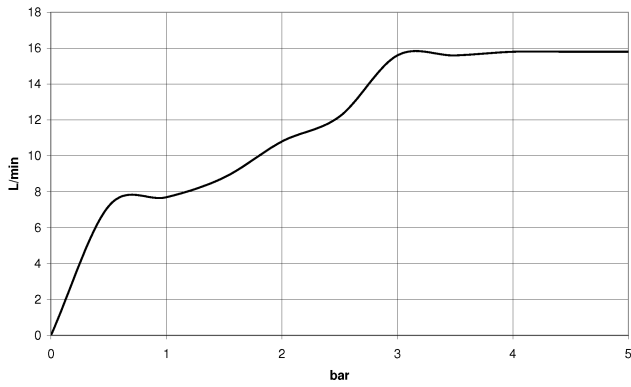

## TARA Shower set - Matte Black

TARA

ST 050 203 1892

---

ST 050 203 1892

mm [inches]

Flow rate chart

Certificates